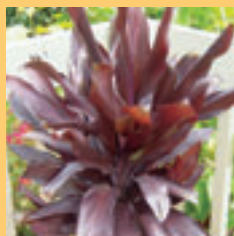

Caruba™

BLACK

**DESIGNER
FOLIAGE**

CarubaTM

BLACK

Cordyline fruticosa 'Bra01'

Exotic Colour, Low Maintenance

From the rich exotics of New Guinea comes an exciting new foliage plant, rich in colour and compact in growth. **Caruba BLACKTM** creates garden magic with its vivid shiny purple-black foliage either planted on its own, or combined with other tropical plants. Outdoors **Caruba BLACKTM** prefers warm to tropical climates, and in cooler climates it makes a wonderful patio feature or stunning indoor plant placed near a window.

KEY FACTS & GROWING GUIDE

↑ 60-120cm (H) Grows 90cm high and 38cm wide
→ 38-45cm (W) in pots, 60-120cm high & 38-45cm wide outdoors

Shiny dark purple black leaves

Easy-Care

No major pests or diseases

Indoors place near a window for maximum color

Outdoors keep away from frosts

Keep soil slightly moist but do not overwater

Brilliant by Nature

**INTRODUCING
EXCEPTIONAL
PLANTS THAT
ARE EASY TO
GROW.**

BARCODE

TM Caruba Black is a trademark throughout the European Community. This variety is protected by European Community Plant Breeders Rights Application. Unauthorised commercial propagation or any sale, conditioning import, export or stocking of or propagating material is an infringement.